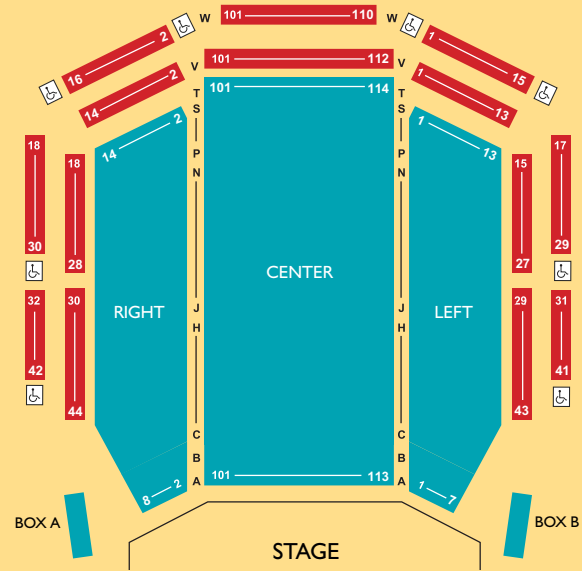

BROWARD CENTER

— for the —

PERFORMING ARTS

www.browardcenter.org

AMATURO THEATER

Seating Charts

AU-RENE THEATER