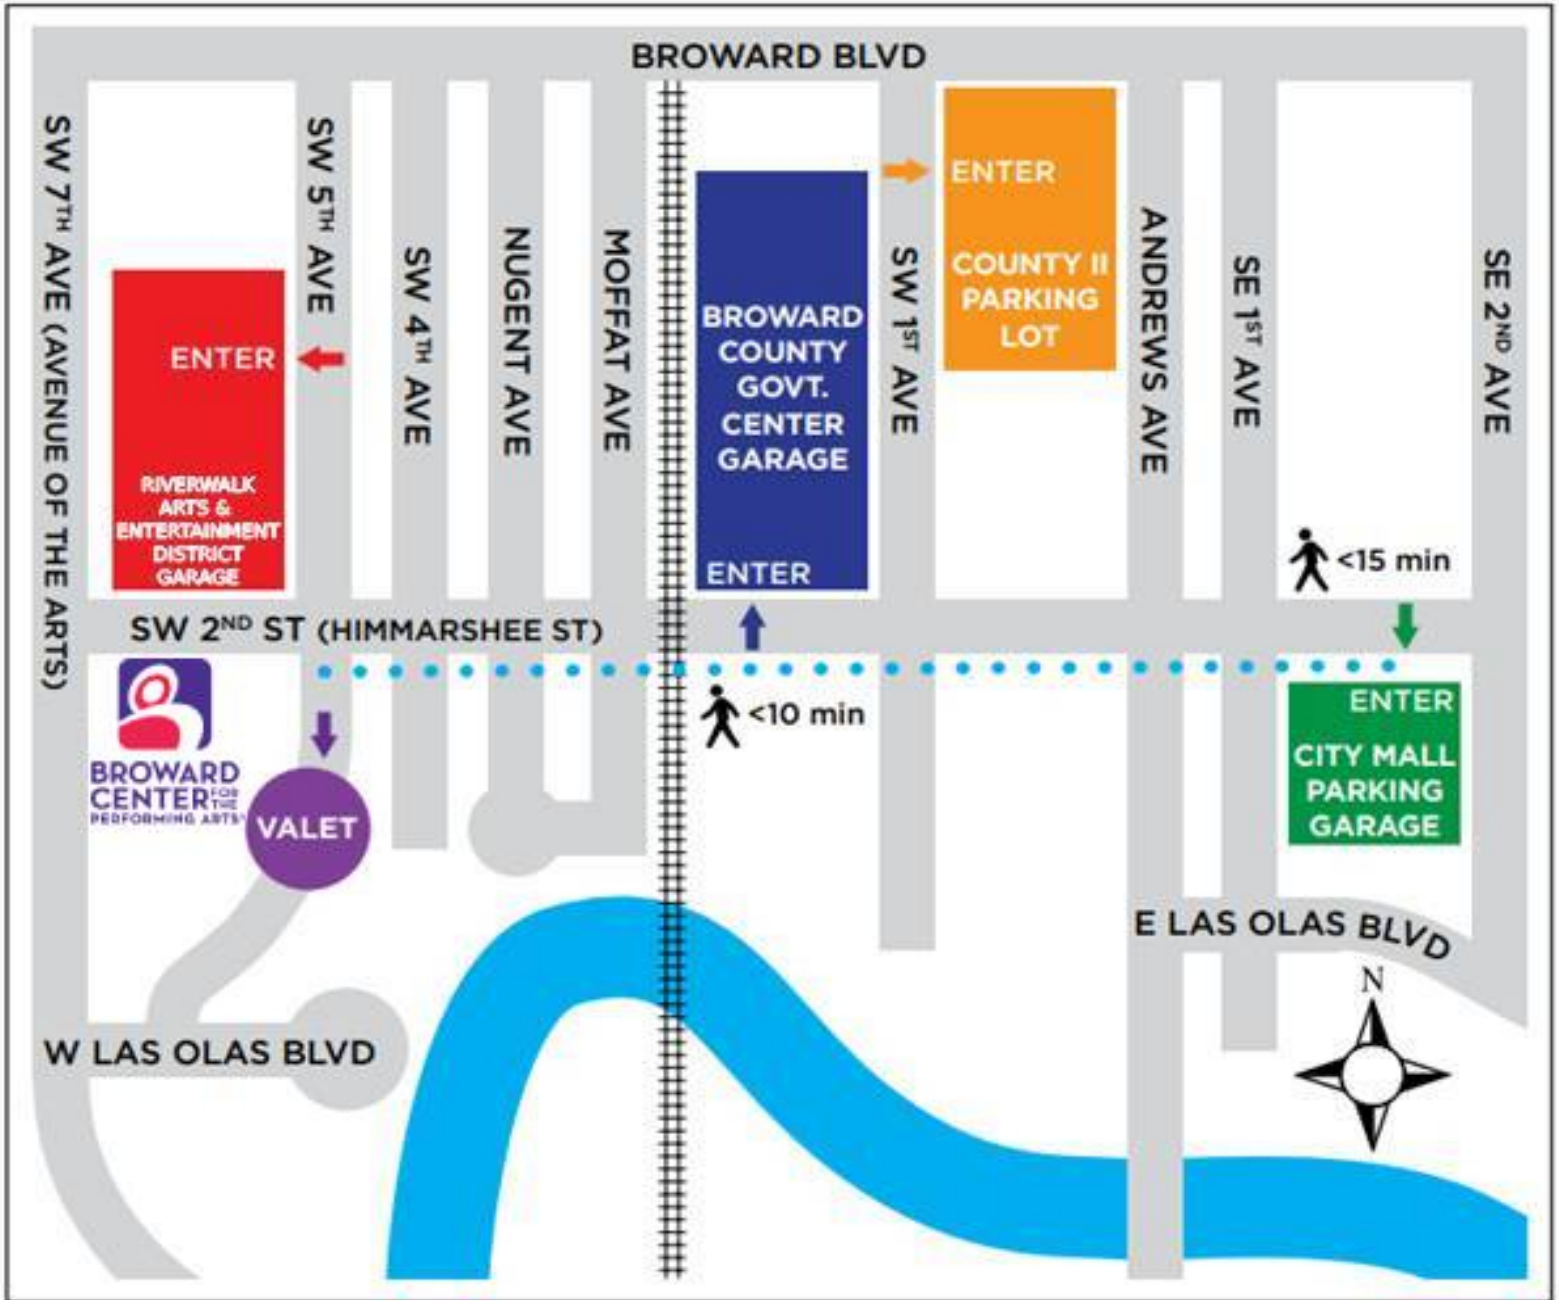

PARKING OPTIONS

201 SW 5th Avenue • Fort Lauderdale, FL 33312 • BrowardCenter.org

GARAGE	ENTRANCE	DISTANCE
Riverwalk Arts & Entertainment District Garage 101 SW 5th Ave.	SW 5th Ave. between Broward Blvd. and SW 2nd St.	.1 mile <5 min
Broward County Governmental Center Garage 151 SW 2nd St.	2nd St. between SW 1st Ave. and the railroad tracks	.4 miles <10 min
County II Parking Lot 80 SW 1st Ave.	SW 1st Ave. between Broward Blvd. and SW 2nd St.	.4 miles <10 min
City Park Mall Garage 150 SE 2nd St.	SE 2nd St. between SE 1st Ave. and SE 2nd Ave.	.5 miles <15 min